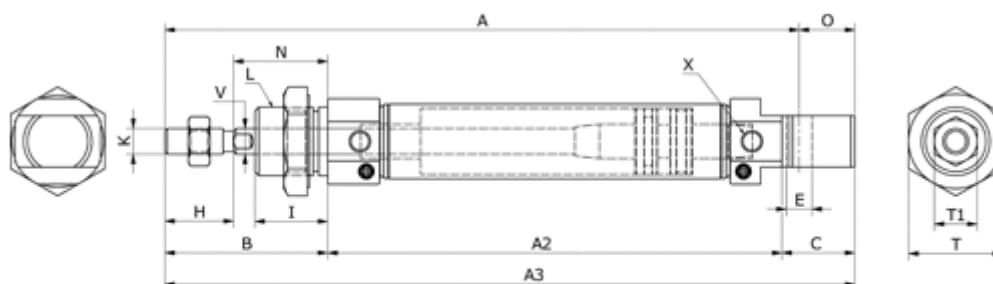

# Data Sheet

Article number: 58MIC25S0350CAG

Description: Cylinder MIC-25x350-S-CA-G, Ø25x350  
Double acting with cushin type - port 1/8"

## Measures

A	= 126	I	= 22	V = 10
A2	= 65	K	= M10x1,25	X = 1/8"
A3	= 137	L	= M22x1,5	
B	= 50	N	= 28	
Bore diameter	= 25	O	= 11	
C	= 22	Stroke	= 350	
E	= 8	T	= 17	
HS	= 22	T1	= 29	